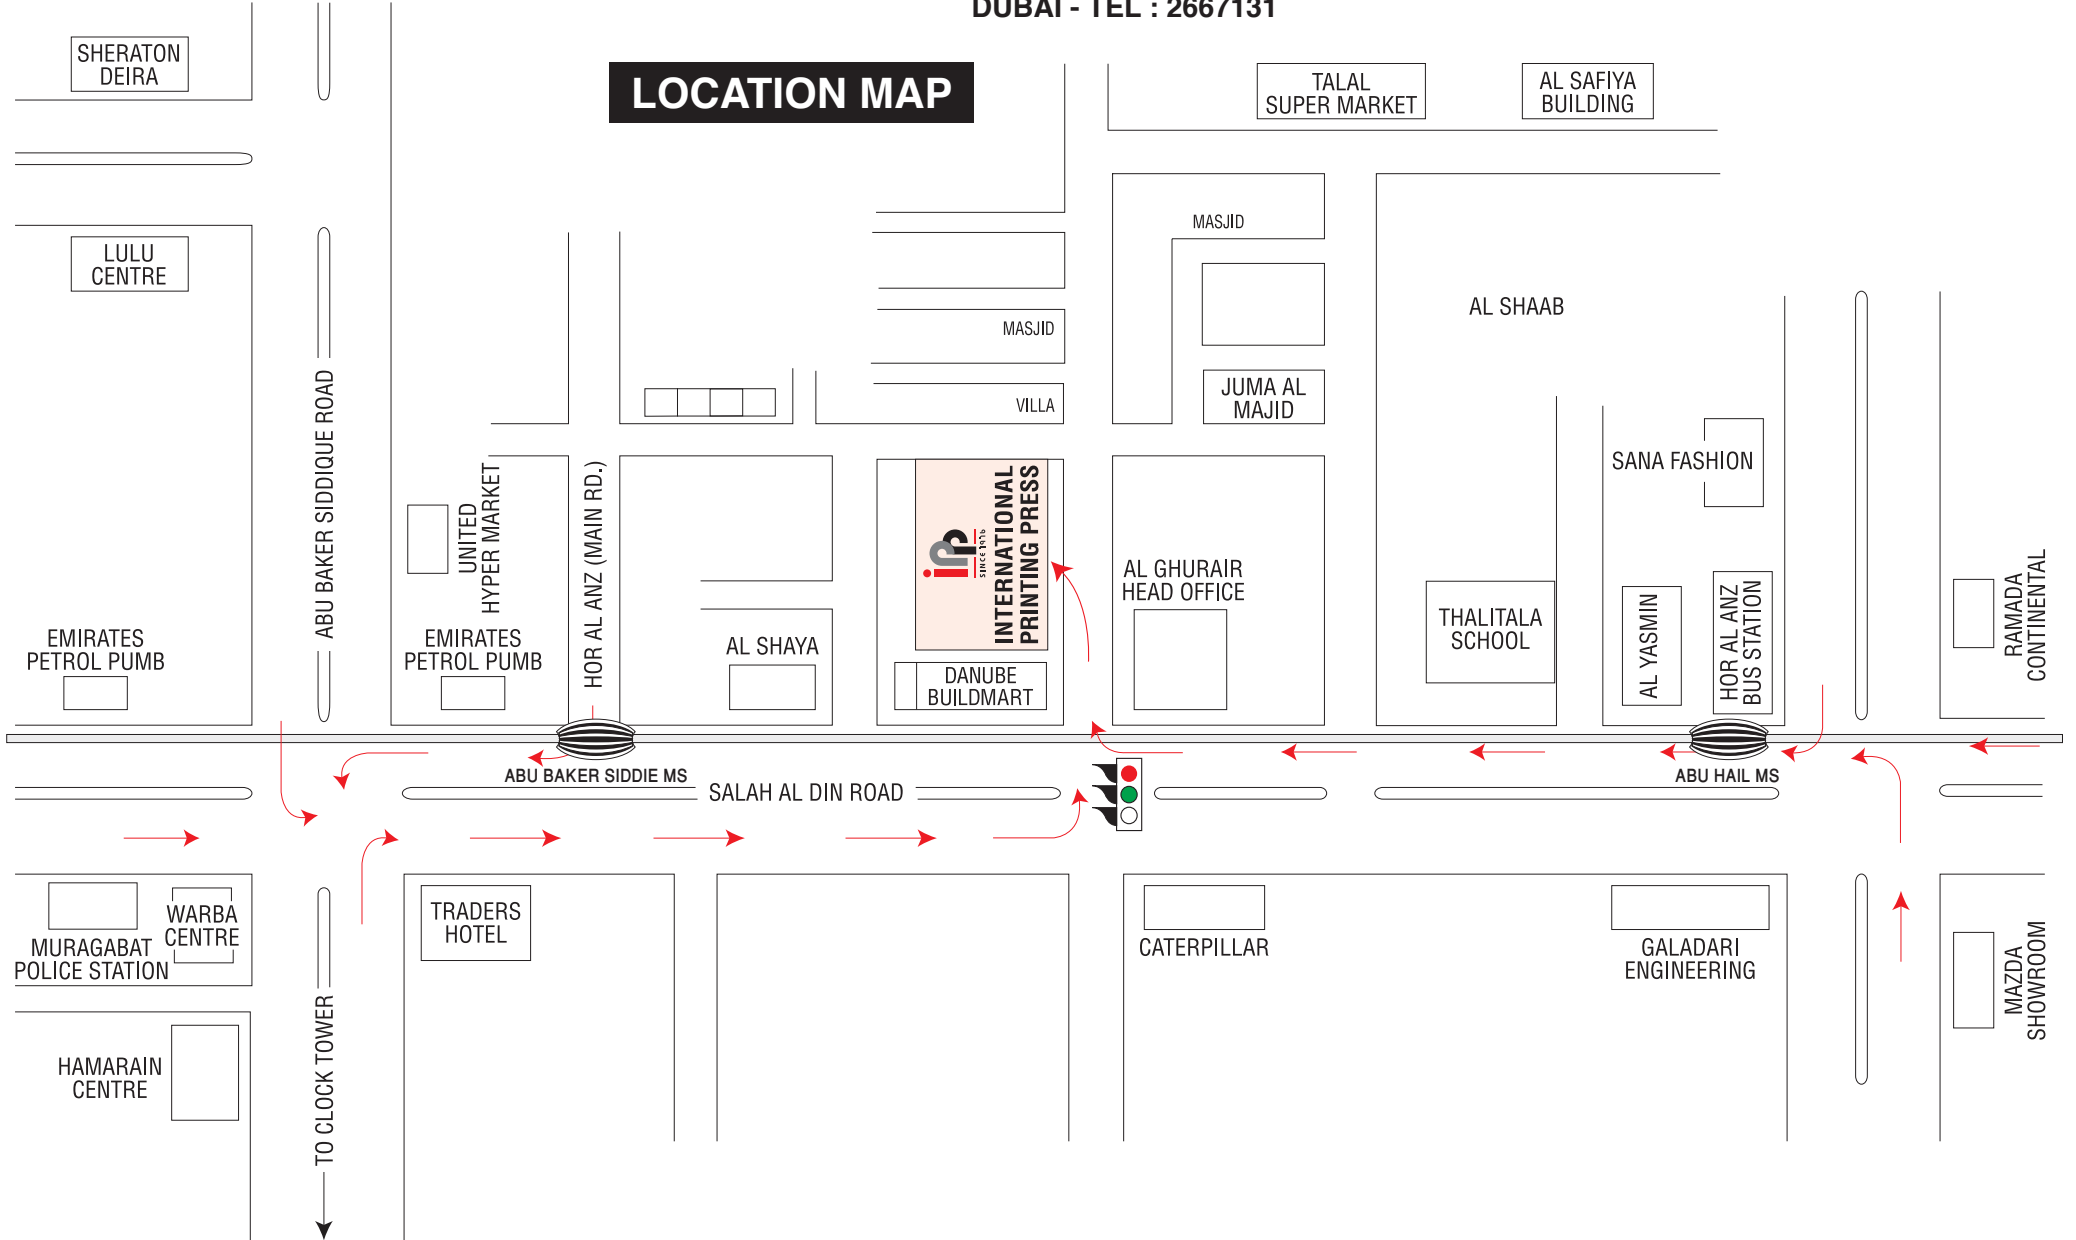

### LOCATION MAP

SHERATON DEIRA

LULU CENTRE

EMIRATES PETROL PUMB

ABU BAKER SIDDIQUE ROAD

EMIRATES PETROL PUMB  
UNITED HYPER MARKET

HOR AL ANZ (MAIN RD.)

AL SHAYA

DANUBE BUILDMART  
INTERNATIONAL PRINTING PRESS

AL GHURAIR HEAD OFFICE

MASJID

MASJID

VILLA

JUMA AL MAJID

TALAL SUPER MARKET

AL SAFIYA BUILDING

AL SHAAB

SANA FASHION

THALITALA SCHOOL

AL YASMIN

HOR AL ANZ BUS STATION

RAMADA CONTINENTAL

ABU BAKER SIDDI MS

SALAH AL DIN ROAD

ABU HAIL MS

MURAGABAT POLICE STATION  
WARBA CENTRE

HAMARAIN CENTRE

TO CLOCK TOWER

TRADERS HOTEL

CATERPILLAR

GALADARI ENGINEERING

MAZDA SHOWROOM